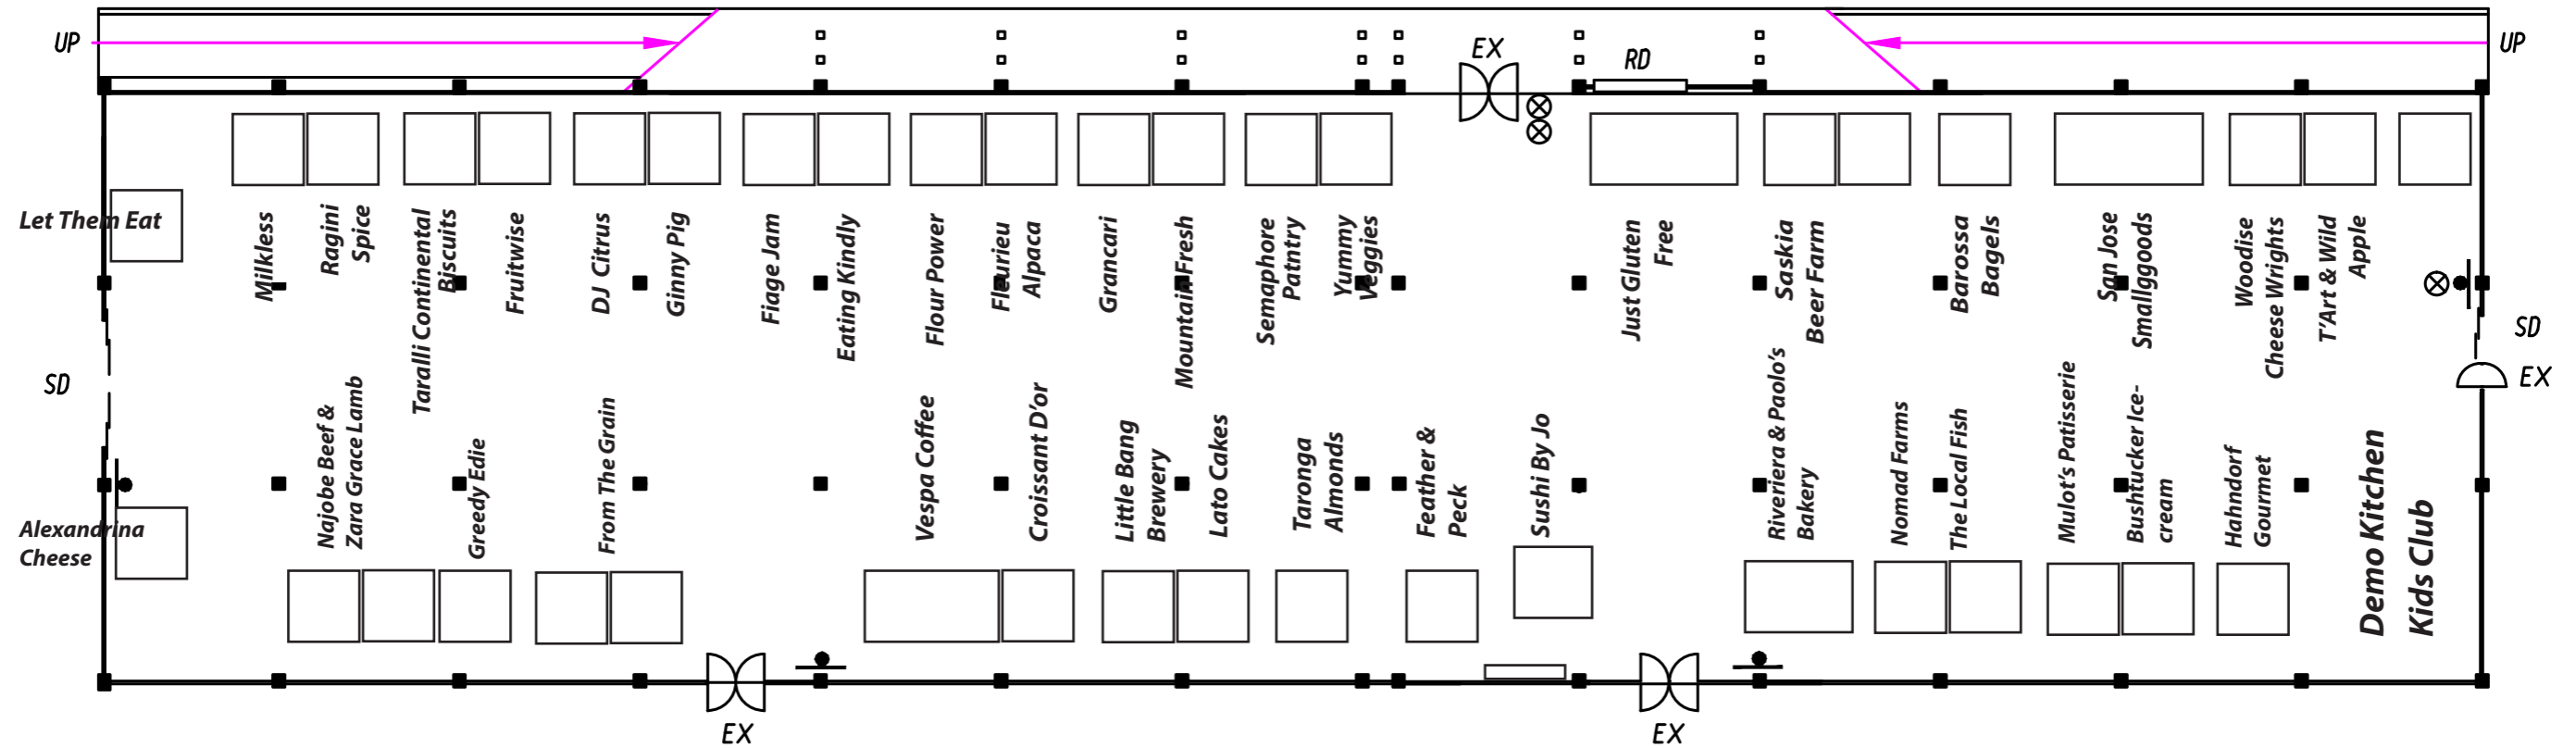

Adelaide Showground Farmers Market Stirling Angas Pavilion

GROUND FLOOR PLAN
2400M2

- ⊗ FIRE EXTINGUISHER
- FIRE HOSE REEL