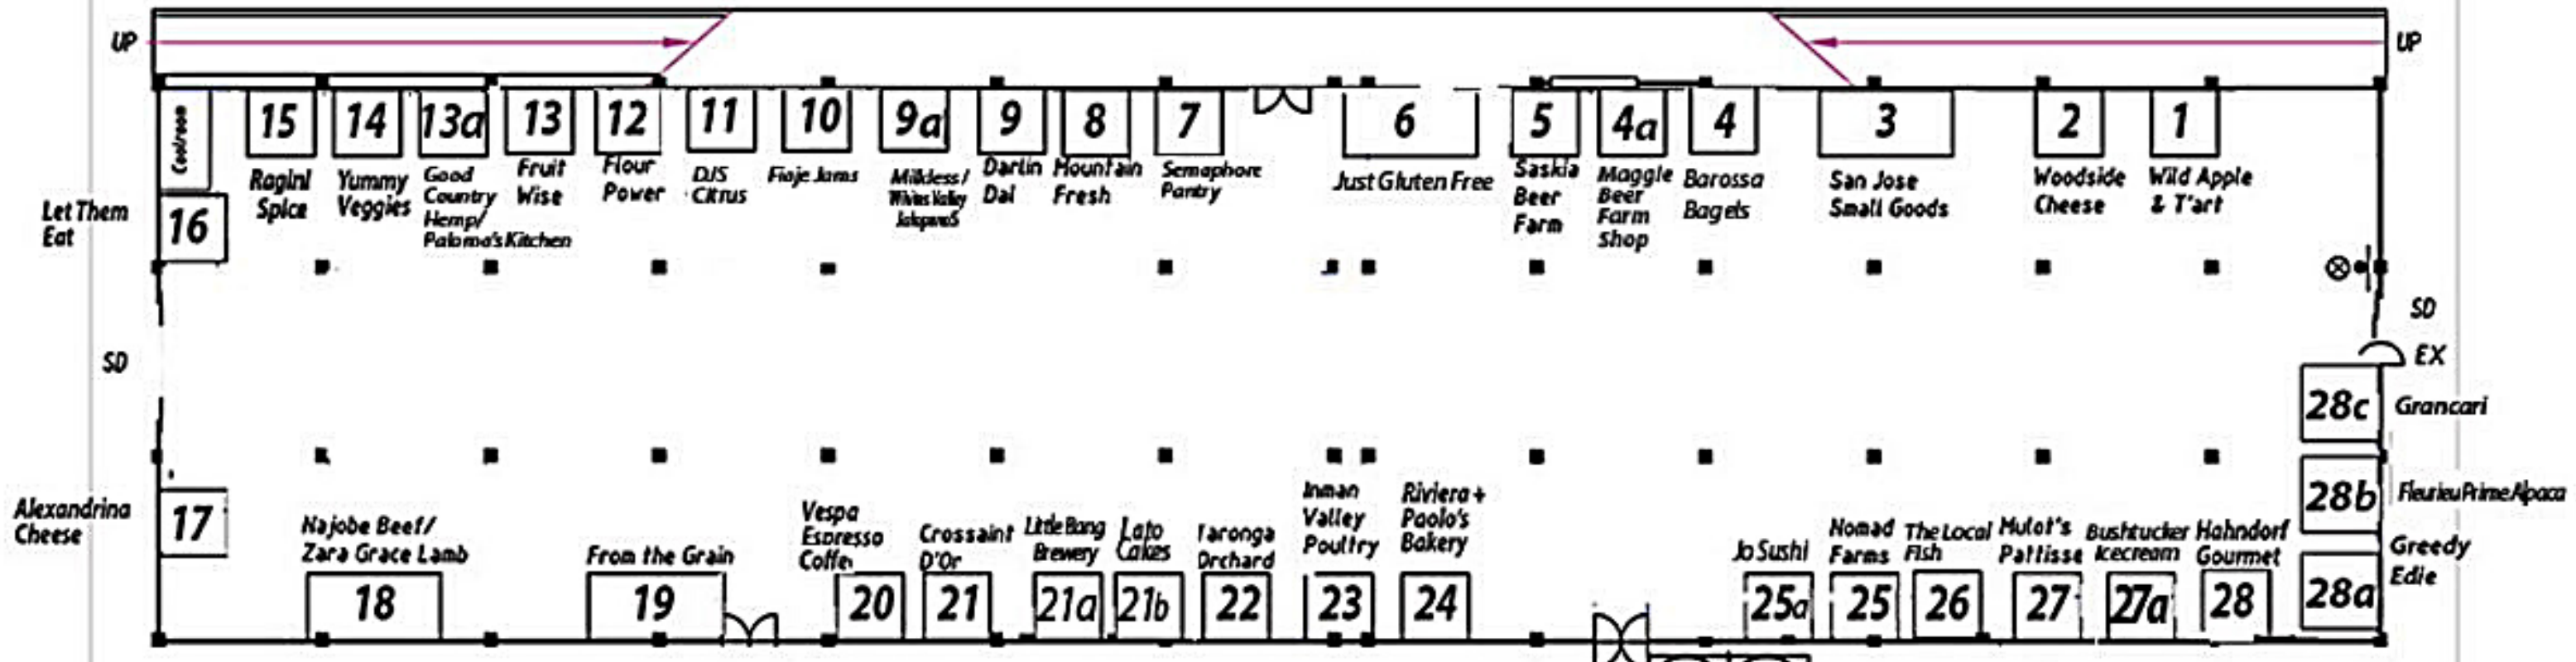

Inside Map October

EX
Information

GROUND FLOOR PLAN
 2400M2

- FIRE EXTINGUISHER
- FIRE HOSE REEL

Stirling Angas Hall
 Adelaide Showground