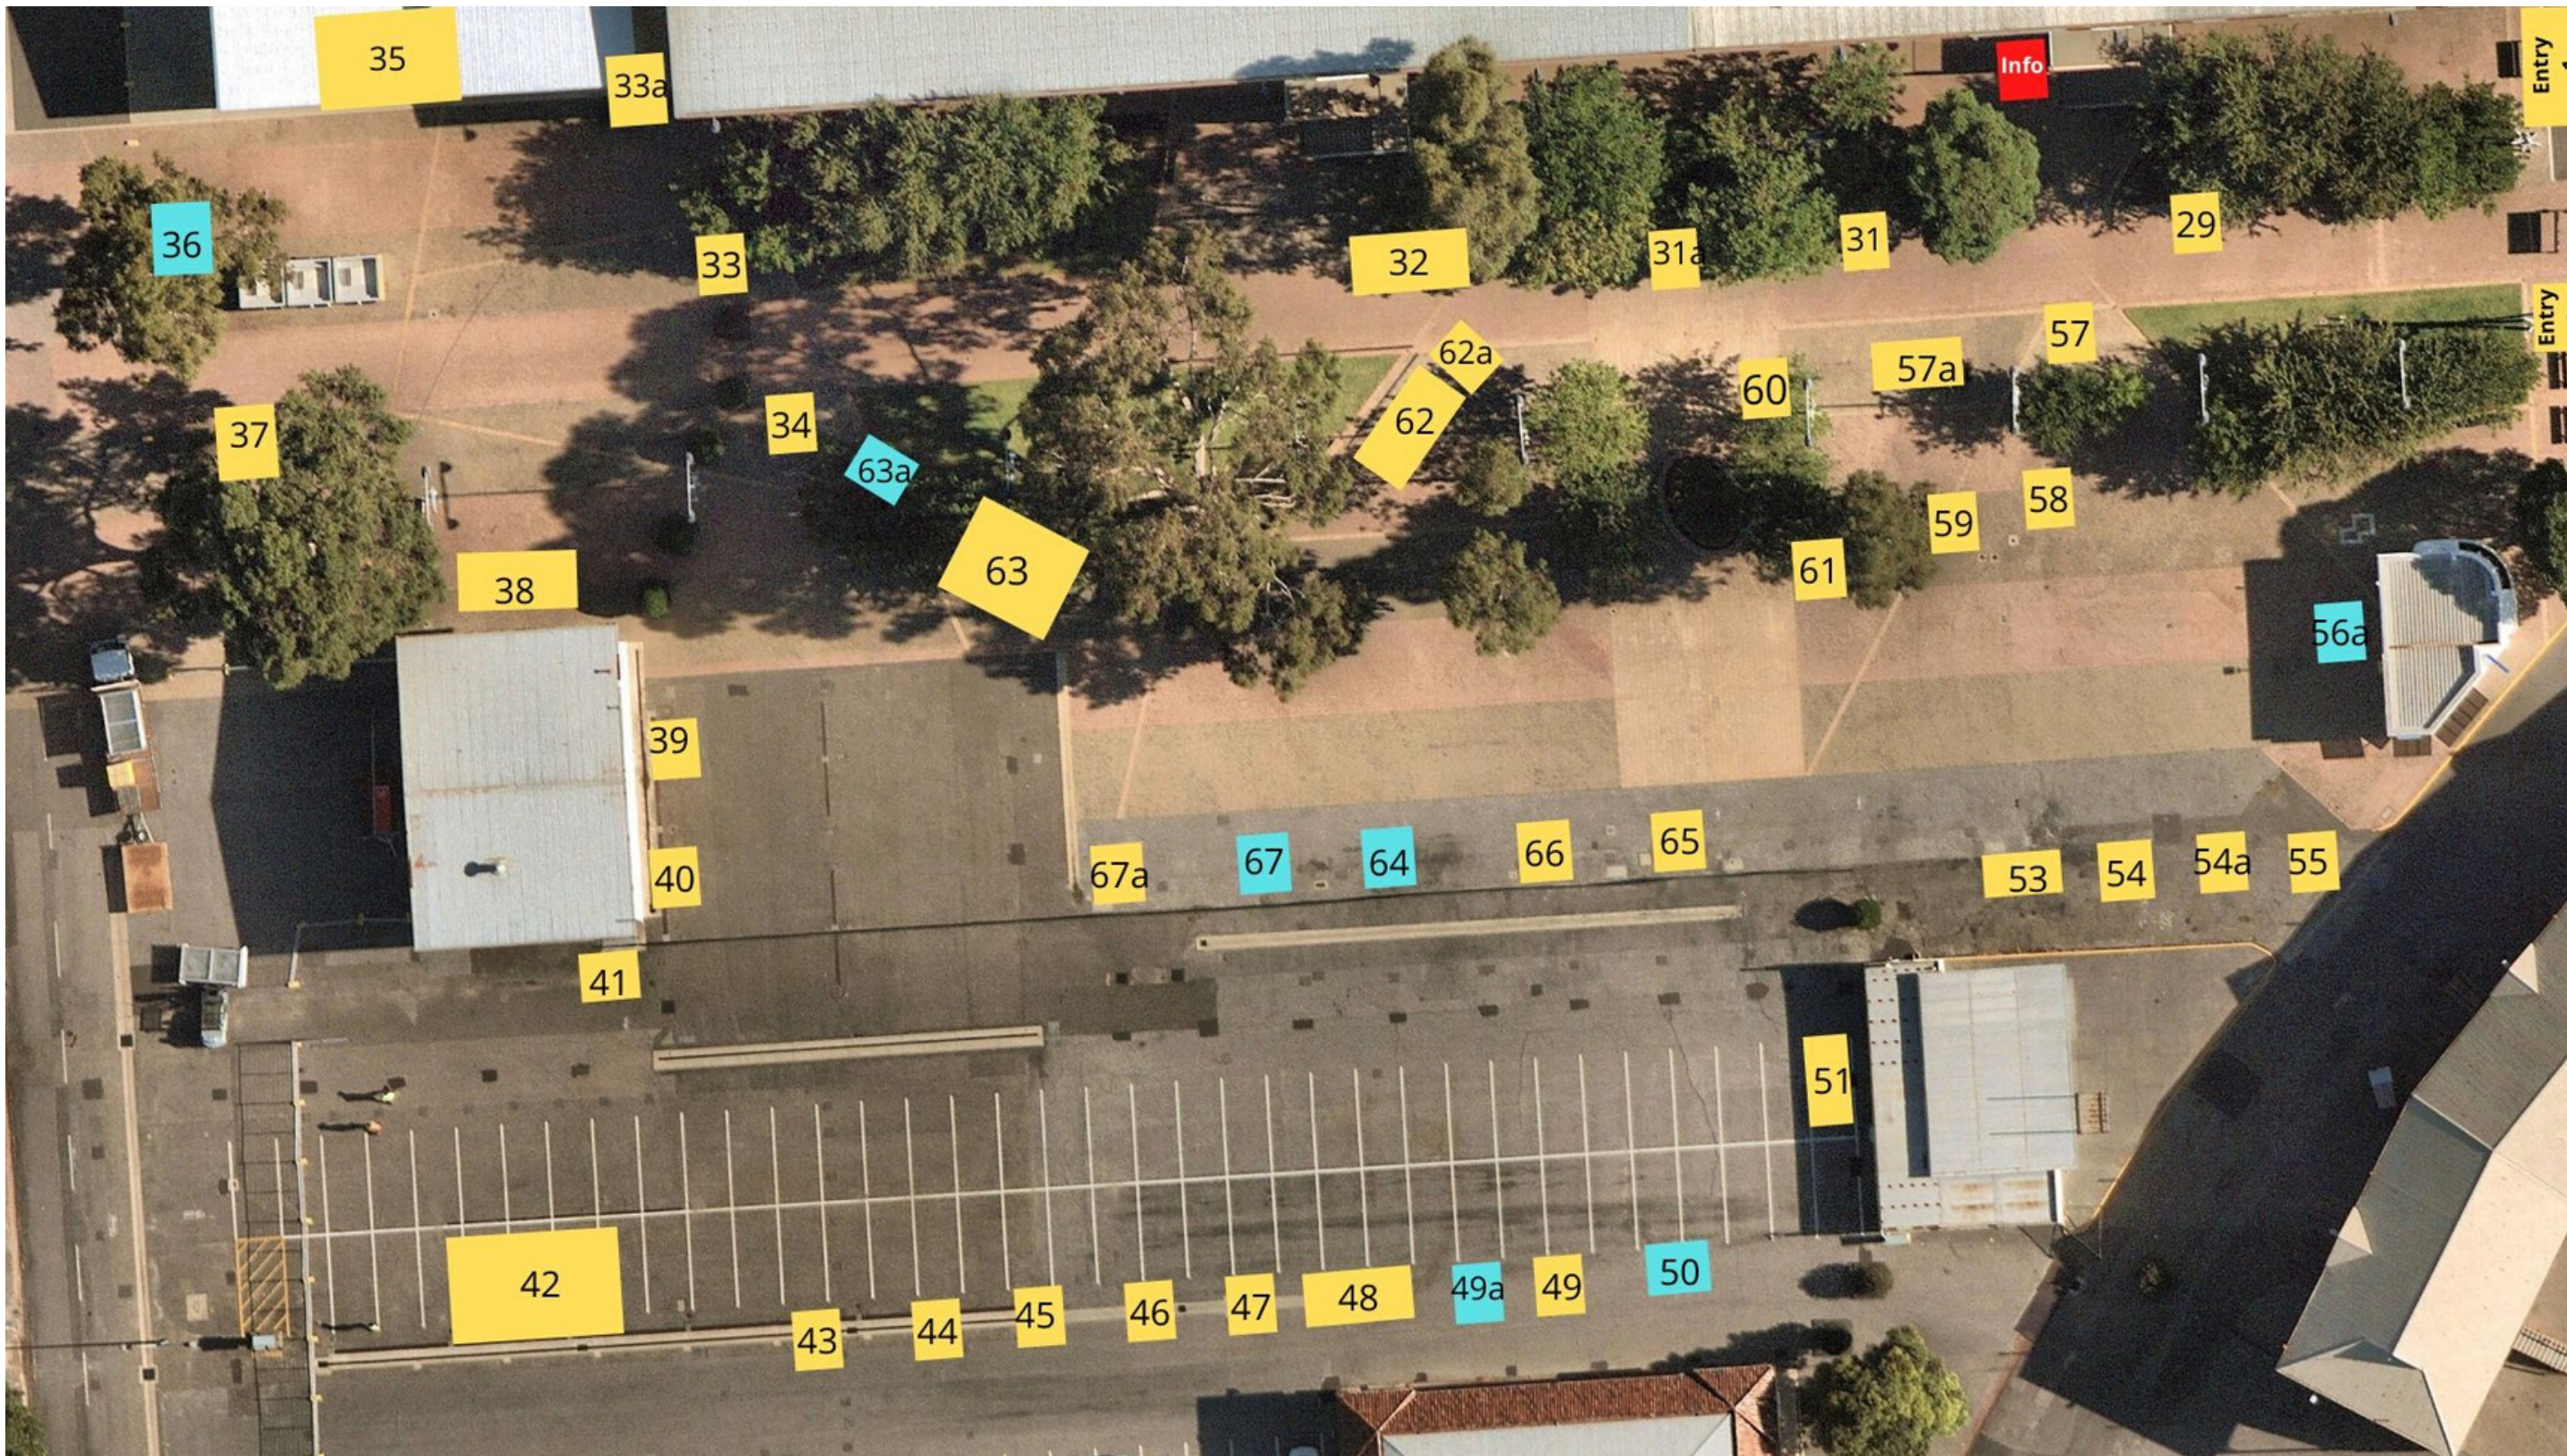

Outside Map July 2020

Site	Stall name	Comment
50	81 Acres	fortnightly
63	Alnda Farms	
57	Astar Mariculture	
66	B&A Andonopoulos Citrus	
58	Bald Hills Olive Grove	
46	Barmera Sweet Potatoes	
31a	Barossa Honey	
65	Bickleigh Vale Farm	
33a	BTS Cup Cakes	
67a	Bull Creek Organic Garlic	
31	Coffin Bay oysters	from 21 June
63a	Cooinda Dried Fruit / Sacred Grove	fortnightly
49a	Dinko Tuna	
61	Do Bee Honey	
37	Feather & PECK Eggs	
41	Fleurieu Milk	
54a	Ginny Pig Distillery	
34	Gooseberry Hill Farm	
44	Green Juice & Sunshine iceblocks	
45	Gut Feeling	
51	Hart's Vegetables	
Entry 2	Jamface by Poh	
Entry 1	Kuhl Kooking Breakfast Bar	
43	Lina's Greek Sweets	
48	McCarthy Orchards	
54	Mem Coffee	
33	Merry Cherry Farms	
29	Murphy's Crossing Free Range Eggs	
57a	Naranja Orchards	
39	P&L Rogers Mushrooms	
49	Paris Creek Farms	
35	Patlin Gardens	
60	Plants in Barrow	
62	Pomology @ Tarrawood	
62a	Rich Pickings Flowers	
64	Riverside Farms Pasta and Riverside Dairy	fortnightly
67	Rohde's Free Range Eggs	fortnightly
38	Salad Greens and Kitchen Herbs	
47	Sushi By Jo	
40	The Dairy Man	
36	The Food Forest / SA Biochar & Honey	fortnightly
55	The Local Fish	
56	The Prawn Store	fortnightly
53	The Vegie Basket	
59	The Wild Apple	
42	Tsimiklis Family Produce	
32	Virgara's Garden	
Occasional/Seasonal Sites (Ask at Information Stand)		
	Lobo Cider	(once a month)
	4 Paws Gourmet Doggie Snacks	(once a month)