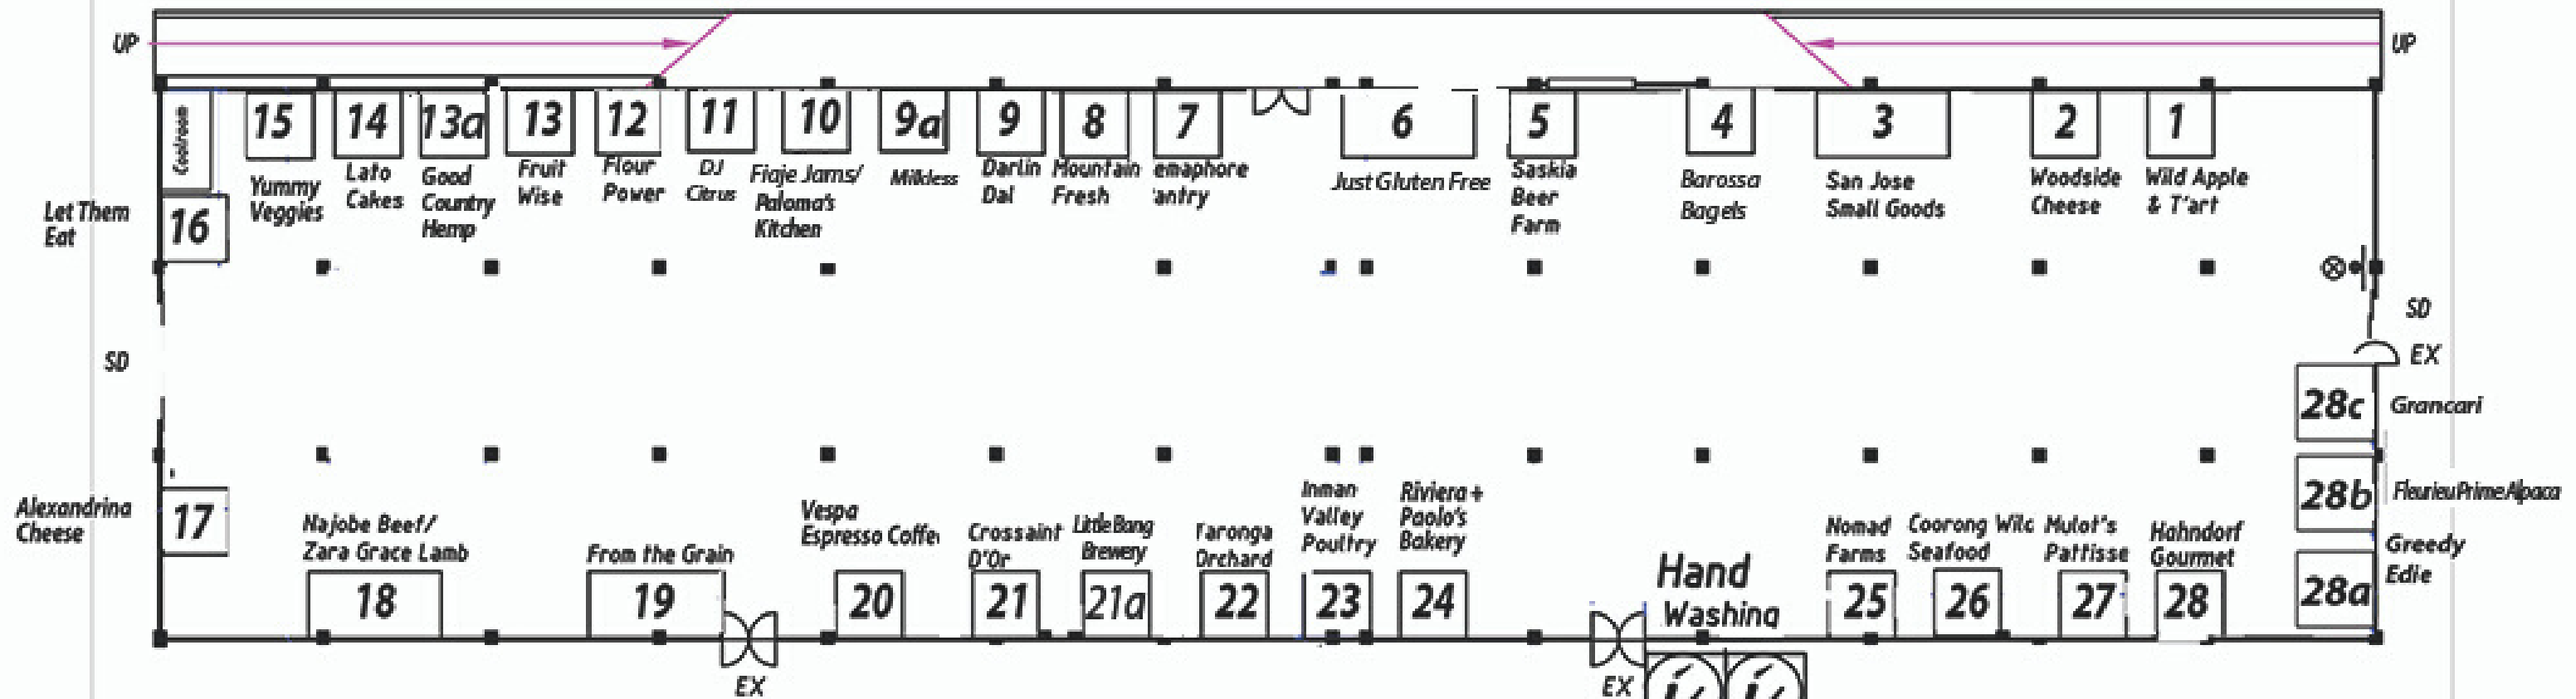

# Inside Map July 2020

Adelaide  
Farmers'  
Market

GROUND FLOOR PLAN  
2400M2

- ⊗ FIRE EXTINGUISHER
- ⊥ FIRE HOSE REEL

Information

Stirling Angas Hall  
Adelaide Showground